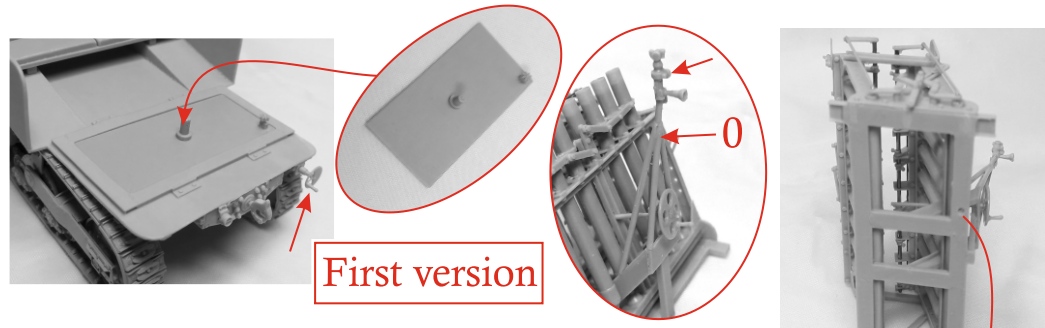

3mm

1mm

2mm

8

Prototype version

France, Normandy 1944

A
R-W1

Schema mimetico
Camouflage scheme