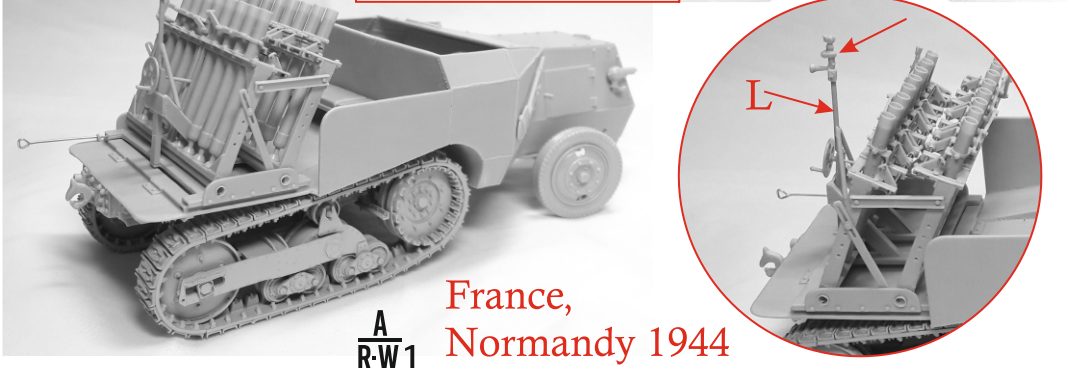

3mm

1mm

2mm

8

Prototype version

France, Normandy 1944

A
R-W1

Schema mimetico
Camouflage scheme